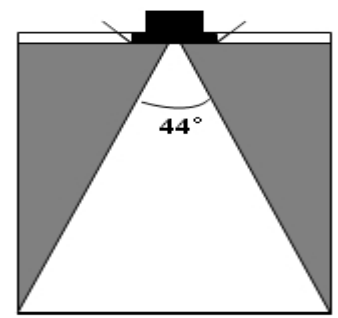

LIGHTING TECHNOLOGIES AUSTRALASIA
LED, UCD and Solar
Advanced Lighting Systems

Model No.: SDR-029

- white
- black
- silver

Specification

Product Code	SDR-029C	SDR-029D
Operational Voltage	AC85~265V	AC85~265V
Power Consumption	30W	40W
Beam Angle	26° /38° /44°	26° /38° /44°
Color Temperature	2700K~5000K	2700~5000K
CRI	Ra=80~90	Ra=80~90
Weight	576g	576g
Intensity of Light Output	1400lm~1800lm	1800lm~2200lm
Driver	Optional	Optional
Expected Life	50,000hours	50,000hours
Rating	IP64	IP64