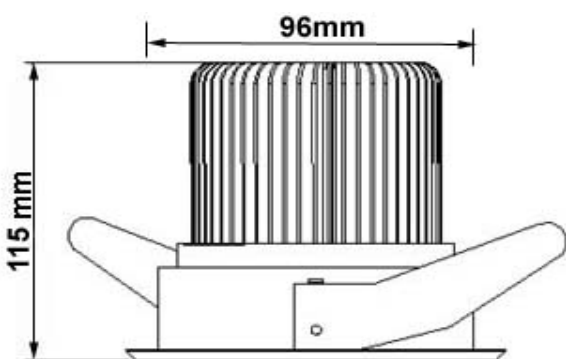

SDR-029D-40W-5000K-38deg

Warranty: 3 years

Dimmable

Contact

Importers and Distributors of Advanced Lighting Technology Systems

Lighting Technologies Australasia Pty Ltd

www.lightingtechnologies.com.au

www.kaixenlighting.com.au