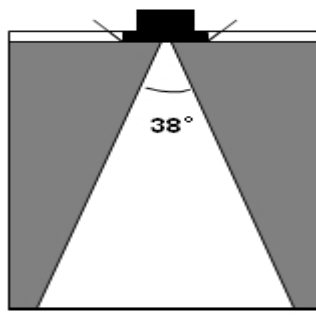

LIGHTING TECHNOLOGIES AUSTRALASIA
LED, UCD and Solar
Advanced Lighting Systems

Model No.: SDR-029

- white
- black
- silver

Specification

Product Code	SDR-029C	SDR-029D
Operational Voltage	AC85~265V	AC85~265V
Power Consumption	30W	40W
Beam Angle	26° /38° /44°	26° /38° /44°
Color Temperature	2700K~5000K	2700~5000K
CRI	Ra=80~90	Ra=80~90
Weight	576g	576g
Intensity of Light Output	1400lm~1800lm	1800lm~2200lm
Driver	Optional	Optional
Expected Life	50,000hours	50,000hours
Rating	IP64	IP64