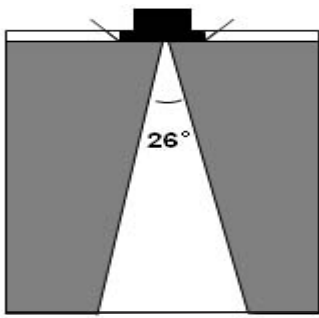

LIGHTING TECHNOLOGIES AUSTRALASIA
LED, UCD and Solar
Advanced Lighting Systems

Model No.: SDR-029

- white
- black
- silver

Specification

Product Code	SDR-029C	SDR-029D
Operational Voltage	AC85~265V	AC85~265V
Power Consumption	30W	40W
Beam Angle	26° /38° /44°	26° /38° /44°
Color Temperature	2700K~5000K	2700~5000K
CRI	Ra=80~90	Ra=80~90
Weight	576g	576g
Intensity of Light Output	1400lm~1800lm	1800lm~2200lm
Driver	Optional	Optional
Expected Life	50,000hours	50,000hours
Rating	IP64	IP64