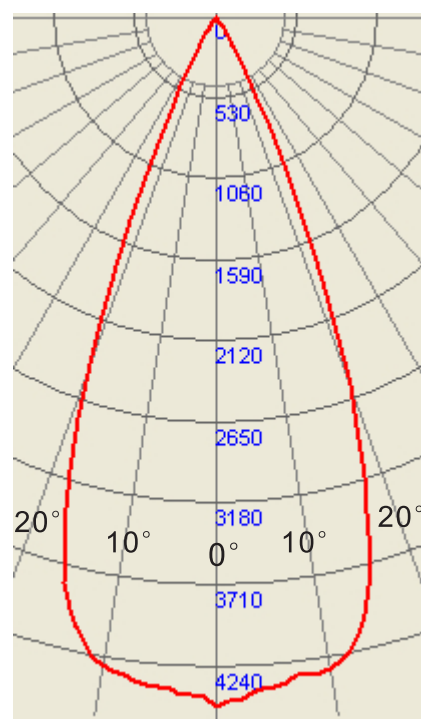

SDR-029D-40W-3000K-44deg