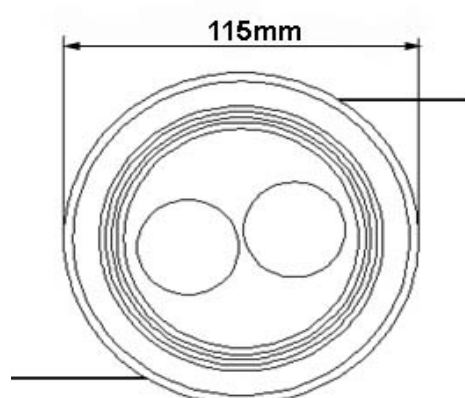

SDR-029D-40W-5000K-38deg

SDR-029D-40W-3000K-44deg

Warranty: 3 years

Dimmable

Contact

Importers and Distributors of Advanced Lighting Technology Systems

Lighting Technologies Australasia Pty Ltd

www.lightingtechnologies.com.au

www.kaixenlighting.com.au