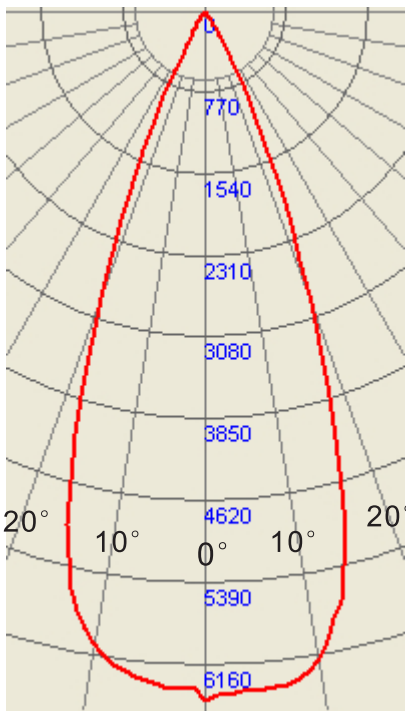

LIGHTING TECHNOLOGIES AUSTRALASIA
LED, UCD and Solar
Advanced Lighting Systems

Model No.: SDR-029

- white
- black
- silver

Specification

Product Code	SDR-029C	SDR-029D
Operational Voltage	AC85~265V	AC85~265V
Power Consumption	30W	40W
Beam Angle	26° /38° /44°	26° /38° /44°
Color Temperature	2700K~5000K	2700~5000K
CRI	Ra=80~90	Ra=80~90
Weight	576g	576g
Intensity of Light Output	1400lm~1800lm	1800lm~2200lm
Driver	Optional	Optional
Expected Life	50,000hours	50,000hours
Rating	IP64	IP64